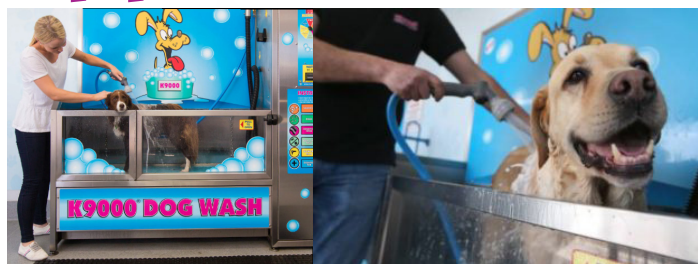

Application:

Pooch's is the perfect formulation for Hydro dog wash stations. Cost effective while still a premium product.

Pooch's can also be used manually whether it is at a grooming salon, mobile unit or just at home. Your best mate is catered for.

Hydro-Bath Disinfectant Cleaner with Odour Busting Spearmint Natural Plant Extract

Quality Hydro Bath Equipment Cleaner with dual quaternary commercial grade disinfectant, that cuts through dirt and germs, leaving it disinfected and fresh with our Australian botanicals natural spearmint fragrance.