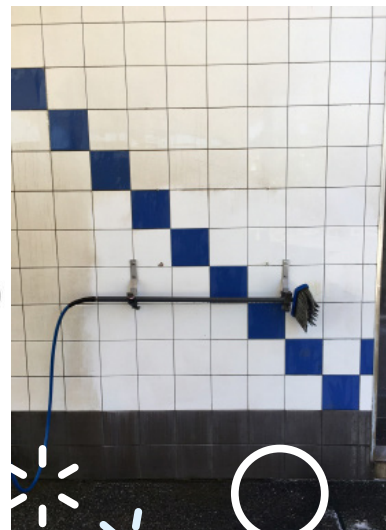

First Impressions Matter

Save up to 50% in time

Wall Clean

Ensure your auto and self-serve customers have a positive first impression by using Castle effortless wall cleaning system, Wall Clean.

Wall Clean is heavy-duty readily biodegradable, acid based cleaner for use on detergent, wax scum and hard water that builds up on walls, metal and glass. Wall Clean has made the dreaded task of cleaning walls a simple and easy job.

Forget outdated chemical technology - Wall Clean makes cleaning easy

5Ltr Acid resistant Sprayer

02000081ACID

1.5 Lt Acid Resistant Pressure Sprayer

#03040856

castle
cc

'Different . . . Better'

Since 1972