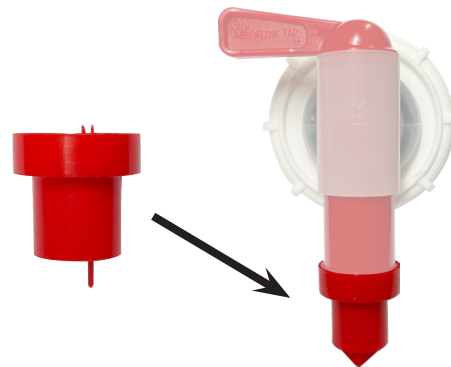

DRUM TAPS

Code: 001TAPS

Drum tap for 5/15/20/25L Drums,
provided they have a threaded bung.

Code: 29137

12mm Adapter Nozzle.
Allows for filling into narrower-necked
bottles/containers. Fits [29135] and [29136].

Code: 258445

38mm
Tap-In-Cap for 5L.
Smooth flow (Alplas).

Code: 29135

58mm
Tap-In-Cap. Self-venting
AeroFlow Tap.

Code: 29136

63mm
Tap-In-Cap. Self-venting
AeroFlow Tap.

Showing [29135] in the OFF position.