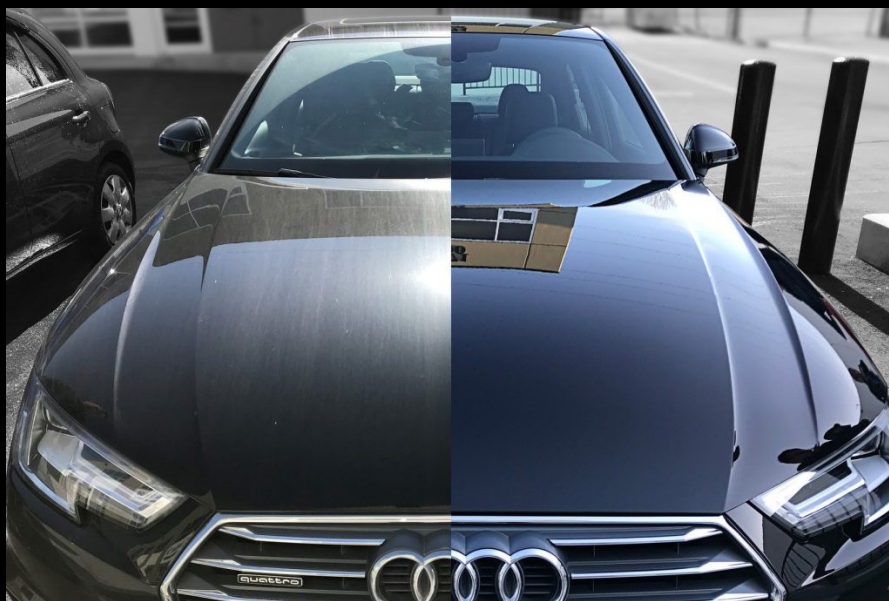

# Ceramic TURBO GLOSS+

## 30 day Protection

Ceramic is leading the way as a full body protectant. Technology today has allowed ceramic products to be introduced to car wash sites, auto's, tunnels and self serve. The ceramic actively bonds to the surface, which forms small beads to help in the removal of excess water. The finish is silky smooth and gives a high shine in a single pass.