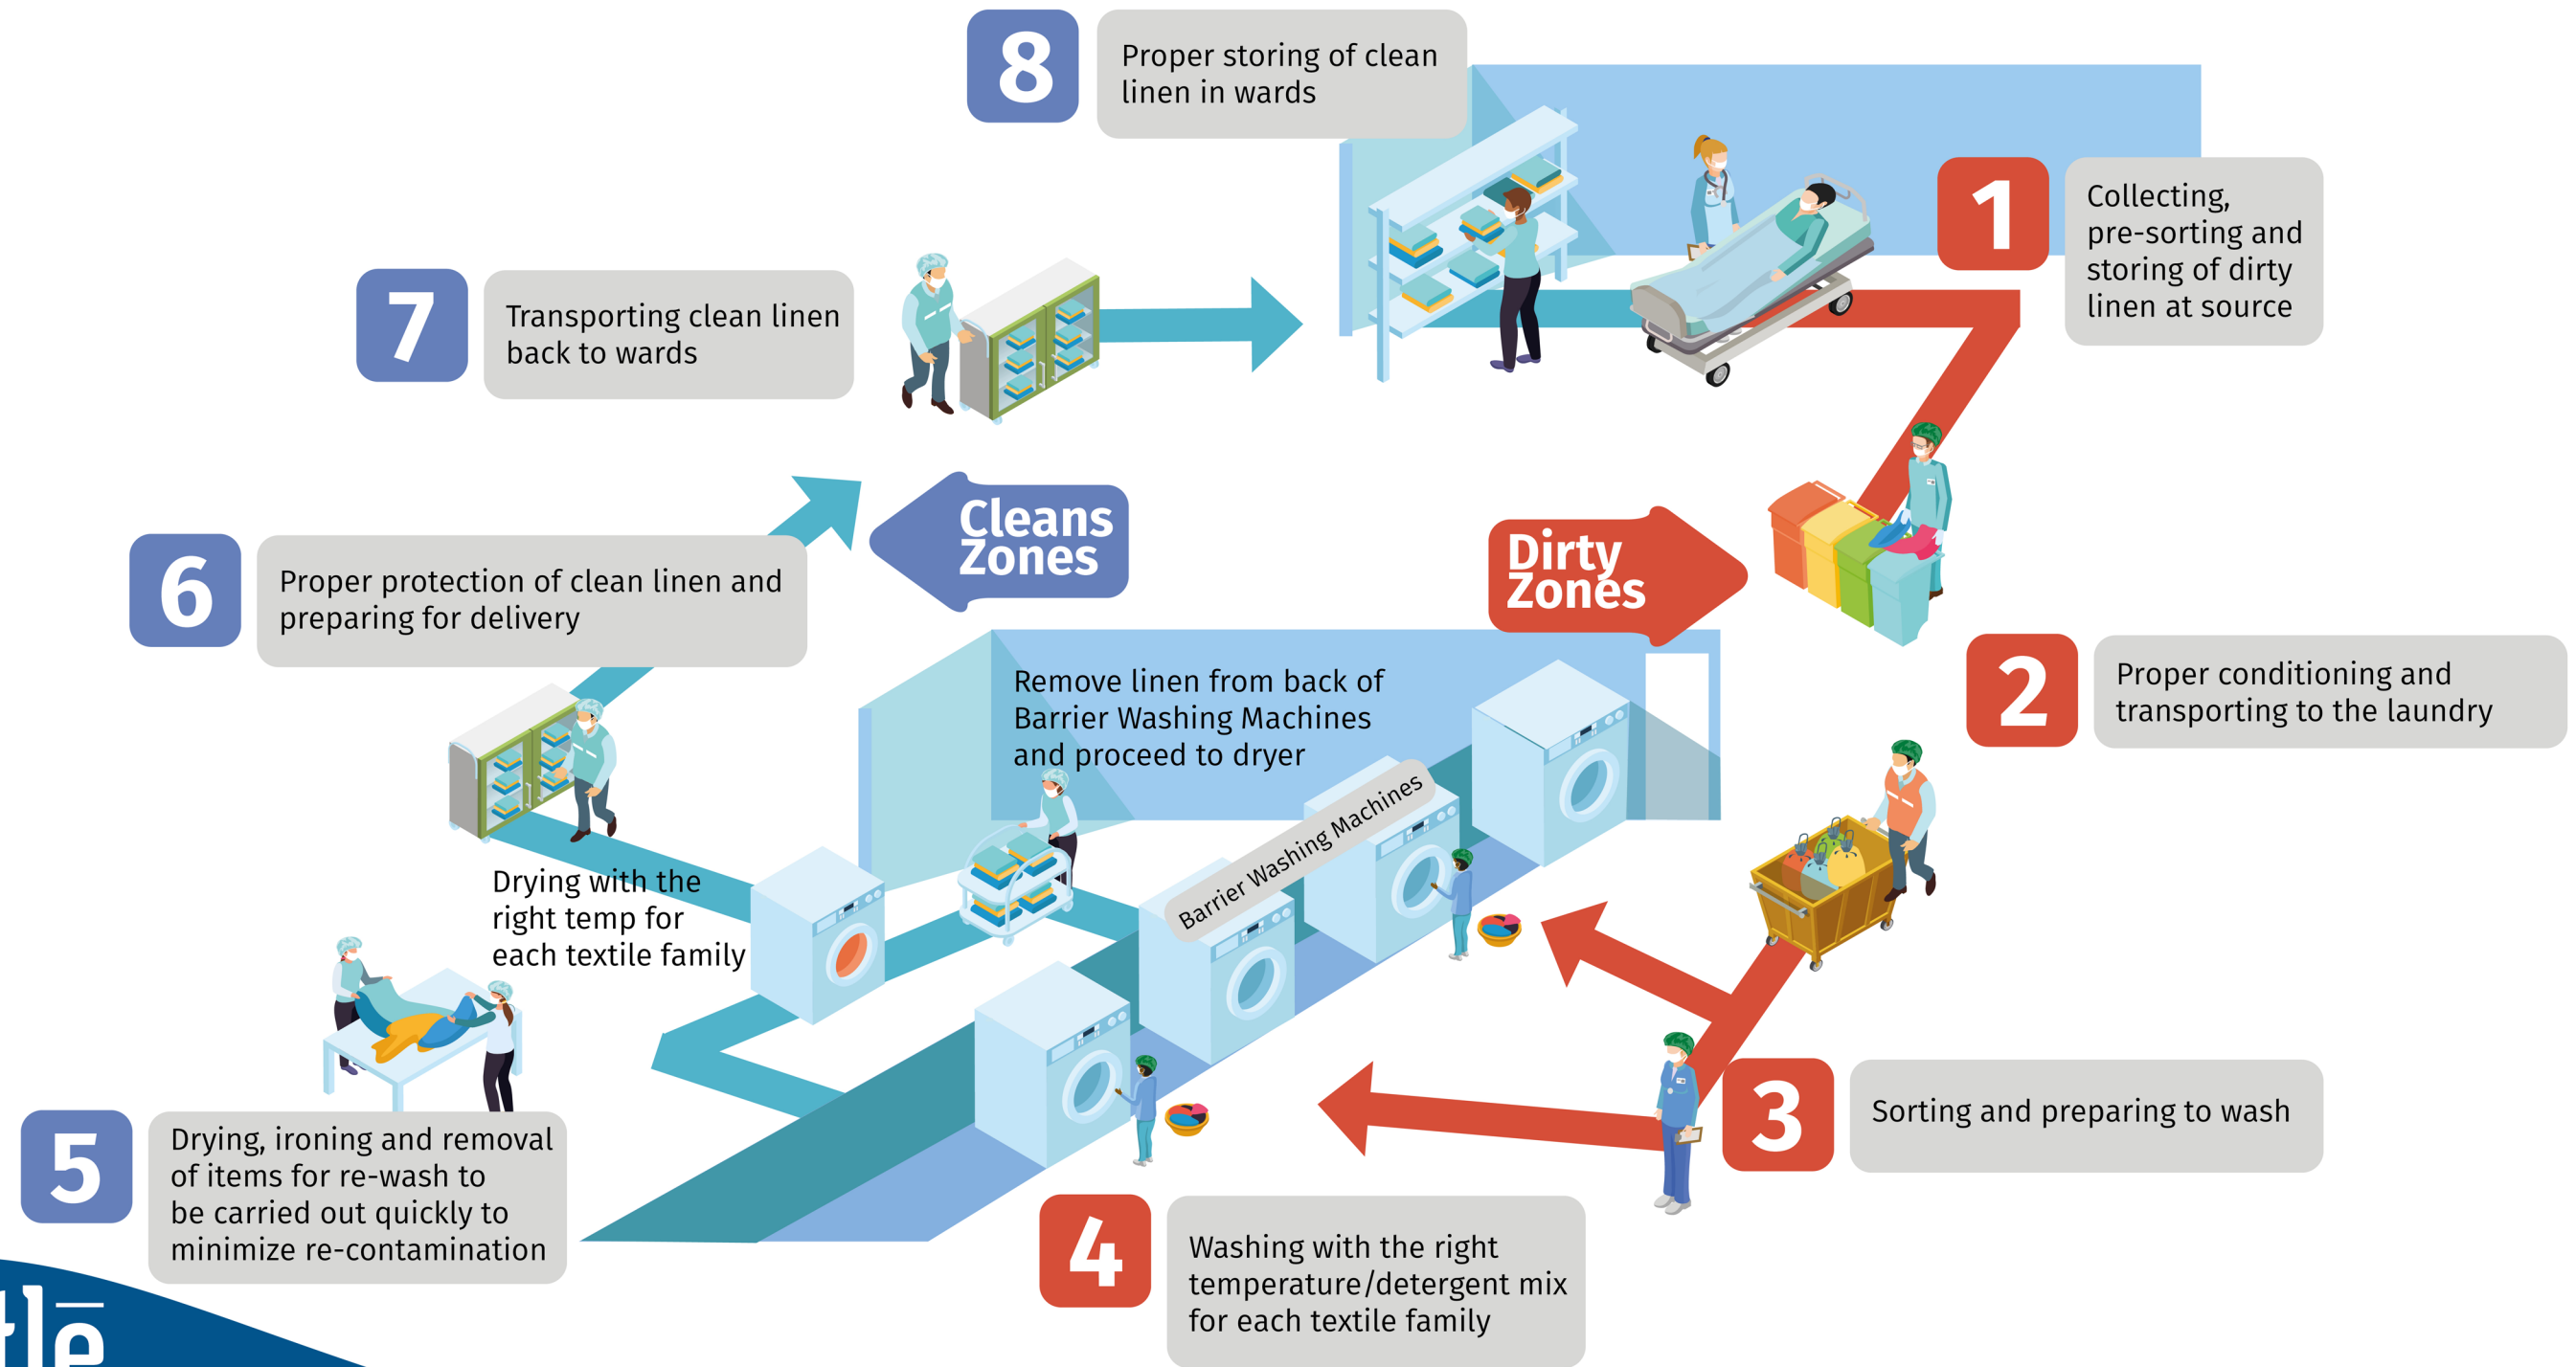

Laundry Linen Flow Chart for Success

Providing your residents with the highest quality in hygiene and safety for all wash needs.

Assess
Minimise
Safety

Castle Chemicals
Solutions, Chemistry, Service
Since 1972