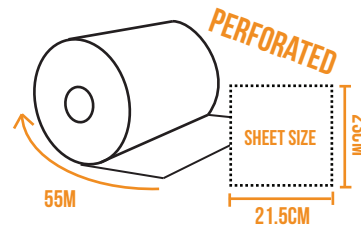

HAND TOWEL ROLLS

Code: 61508CND
Premium Paper Towel Roll
"Through Air Drying Technology"
150 mtrs per roll; 6 rolls per carton

Code: CND82106
Premium Paper Towel Roll
"Through Air Drying Technology"
210 mtrs per roll; 6 rolls per carton

Code: 1624
CAPRICE Standard Paper Towel Roll
200 mtrs per roll; 6 rolls per carton

Code: RTCF19320
CAPRICE Deluxe Centrefeed Paper Towel
100 mtrs per roll; 6 rolls per carton

Code: 24100
CASTLE Ecoplus
100 mtrs per roll; 16 rolls per carton

Code: KT240
Two-ply Premium Kitchen Towel Roll
240 sheets per roll, 12 rolls per carton

FOLDED HAND TOWELS

Code: 04000
One-ply Interfold Towel
200 sheets per pack; 20 packs per carton; (4000 sheets per carton)

Code: 2222
One-ply Ultraslim, Interleaved,
"Through Air Drying Technology"
150 sheets per pack; 20 packs per carton (3000 sheets per carton)

Code: 4440
One-ply Caprice Compact Interleaved
"Through Air Drying Technology"
100 sheets per pack; 24 packs per carton (2400 sheets per carton)