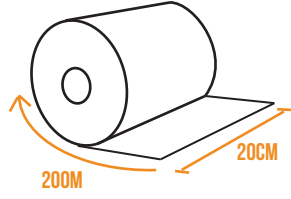

HAND TOWEL ROLLS

Code: 61508CND
Premium Paper Towel Roll
"Through Air Drying Technology"
150 mtrs per roll; 6 rolls per carton

Code: CND82106
Premium Paper Towel Roll
"Through Air Drying Technology"
210 mtrs per roll; 6 rolls per carton

Code: 1624
CAPRICE Standard Paper Towel Roll
200 mtrs per roll; 6 rolls per carton

Code: RTCF19320
CAPRICE Deluxe Centrefeed Paper Towel
100 mtrs per roll; 6 rolls per carton

Code: 24100
CASTLE Ecoplus
100 mtrs per roll; 16 rolls per carton