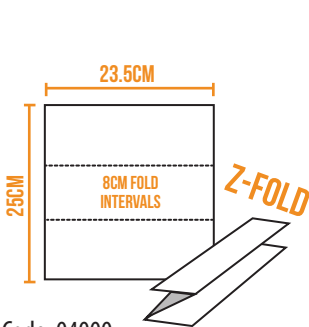

FOLDED HAND TOWELS

Code: 04000
One-ply Interfold Towel
200 sheets per pack; 20 packs per carton; (4000 sheets per carton)