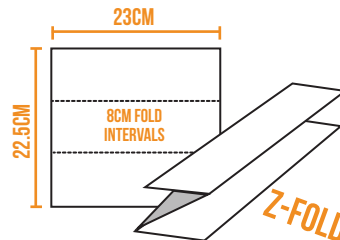

HAND TOWEL ROLLS

Code: 61508CND
Premium Paper Towel Roll
"Through Air Drying Technology"
150 mtrs per roll; 6 rolls per carton

Code: CND82106
Premium Paper Towel Roll
"Through Air Drying Technology"
210 mtrs per roll; 6 rolls per carton

Code: 1624
CAPRICE Standard Paper Towel Roll
200 mtrs per roll; 6 rolls per carton

Code: RTCF19320
CAPRICE Deluxe Centrefeed Paper Towel
100 mtrs per roll; 6 rolls per carton

Code: 24100
CASTLE Ecoplus
100 mtrs per roll; 16 rolls per carton

Code: KT240
Two-ply Premium Kitchen Towel Roll
240 sheets per roll, 12 rolls per carton

FOLDED HAND TOWELS

Code: 04000
One-ply Interfold Towel
200 sheets per pack; 20 packs per carton; (4000 sheets per carton)

Code: 2222
One-ply Ultraslim, Interleaved,
"Through Air Drying Technology"
150 sheets per pack; 20 packs per carton (3000 sheets per carton)

Code: 4440
One-ply Caprice Compact Interleaved
"Through Air Drying Technology"
100 sheets per pack; 24 packs per carton (2400 sheets per carton)

Code: 4438
One-ply Interleaved Towel
100 sheets per pack; 24 packs per carton (2400 sheets per carton)

BAYWEST

Code: 129
One-ply BAYWEST Ecosoft.
1755 sheets per roll; 36 per carton

TOILET ROLLS

Code: 316-6
BAYWEST Deluxe Roll Towel
192 mtrs; 6 rolls per carton

ROLL TOWELS

Code: 485
One-ply BAYWEST Interfold Towel
200 sheets per pack; 20 packs per carton

FOLDED TOWELS