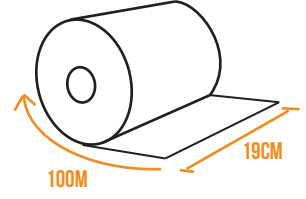

HAND TOWEL ROLLS

Code: 61508CND
Premium Paper Towel Roll
"Through Air Drying Technology"
150 mtrs per roll; 6 rolls per carton

Code: CND82106
Premium Paper Towel Roll
"Through Air Drying Technology"
210 mtrs per roll; 6 rolls per carton

Code: 1624
CAPRICE Standard Paper Towel Roll
200 mtrs per roll; 6 rolls per carton

Code: RTCF19320
CAPRICE Deluxe Centrefeed Paper Towel
100 mtrs per roll; 6 rolls per carton

Code: 24100
CASTLE Ecoplus
100 mtrs per roll; 16 rolls per carton