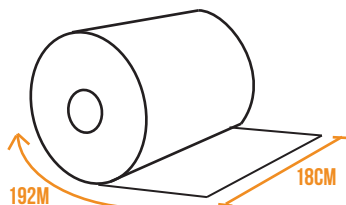

Code: 2222
One-ply Ultraslim, Interleaved,
"Through Air Drying Technology"
150 sheets per pack; 20 packs per carton (3000 sheets per carton)

Code: 4440
One-ply Caprice Compact Interleaved
"Through Air Drying Technology"
100 sheets per pack; 24 packs per carton (2400 sheets per carton)

Code: 4438
One-ply Interleaved Towel
100 sheets per pack; 24 packs per carton (2400 sheets per carton)

BAYWEST

Code: 129
One-ply BAYWEST Ecosoft.
1755 sheets per roll; 36 per carton

TOILET ROLLS

Code: 316-6
BAYWEST Deluxe Roll Towel
192 mtrs; 6 rolls per carton