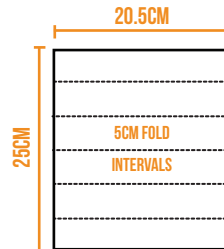

Code: KT240
Two-ply Premium Kitchen Towel Roll
240 sheets per roll, 12 rolls per carton

FOLDED HAND TOWELS

Code: 04000
One-ply Interfold Towel
200 sheets per pack; 20 packs per carton; (4000 sheets per carton)

Code: 2222
One-ply Ultraslim, Interleaved,
"Through Air Drying Technology"
150 sheets per pack; 20 packs per carton (3000 sheets per carton)

Code: 4440
One-ply Caprice Compact Interleaved
"Through Air Drying Technology"
100 sheets per pack; 24 packs per carton (2400 sheets per carton)