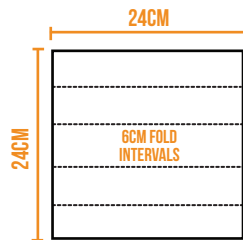

Code: 1624
CAPRICE Standard Paper Towel Roll
200 mtrs per roll; 6 rolls per carton

Code: RTCF19320
CAPRICE Deluxe Centrefeed Paper Towel
100 mtrs per roll; 6 rolls per carton

Code: 24100
CASTLE Ecoplus
100 mtrs per roll; 16 rolls per carton

Code: KT240
Two-ply Premium Kitchen Towel Roll
240 sheets per roll, 12 rolls per carton

FOLDED HAND TOWELS

Code: 04000
One-ply Interfold Towel
200 sheets per pack; 20 packs per carton; (4000 sheets per carton)

Code: 2222
One-ply Ultraslim, Interleaved,
"Through Air Drying Technology"
150 sheets per pack; 20 packs per carton (3000 sheets per carton)

Code: 4440
One-ply Caprice Compact Interleaved
"Through Air Drying Technology"
100 sheets per pack; 24 packs per carton (2400 sheets per carton)