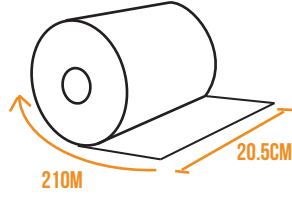

HAND TOWEL ROLLS

Code: 61508CND
Premium Paper Towel Roll
"Through Air Drying Technology"
150 mtrs per roll; 6 rolls per carton

Code: CND82106
Premium Paper Towel Roll
"Through Air Drying Technology"
210 mtrs per roll; 6 rolls per carton

Code: 1624
CAPRICE Standard Paper Towel Roll
200 mtrs per roll; 6 rolls per carton

Code: RTCF19320
CAPRICE Deluxe Centrefeed Paper Towel
100 mtrs per roll; 6 rolls per carton

Code: 24100
CASTLE Ecoplus
100 mtrs per roll; 16 rolls per carton