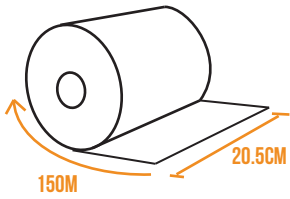

HAND TOWEL ROLLS

Code: 61508CND
Premium Paper Towel Roll
"Through Air Drying Technology"
150 mtrs per roll; 6 rolls per carton

Code: CND82106
Premium Paper Towel Roll
"Through Air Drying Technology"
210 mtrs per roll; 6 rolls per carton

Code: 1624
CAPRICE Standard Paper Towel Roll
200 mtrs per roll; 6 rolls per carton

Code: RTCF19320
CAPRICE Deluxe Centrefeed Paper Towel
100 mtrs per roll; 6 rolls per carton

Code: 24100
CASTLE Ecoplus
100 mtrs per roll; 16 rolls per carton