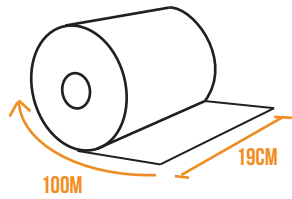

HAND TOWEL ROLLS

Code: 61508CND
Premium Paper Towel Roll
"Through Air Drying Technology"
150 mtrs per roll; 6 rolls per carton

Code: CND82106
Premium Paper Towel Roll
"Through Air Drying Technology"
210 mtrs per roll; 6 rolls per carton

Code: 1624
CAPRICE Standard Paper Towel Roll
200 mtrs per roll; 6 rolls per carton

Code: RTCF19320
CAPRICE Deluxe Centrefeed Paper Towel
100 mtrs per roll; 6 rolls per carton

Code: 24100
CASTLE Ecoplus
100 mtrs per roll; 16 rolls per carton