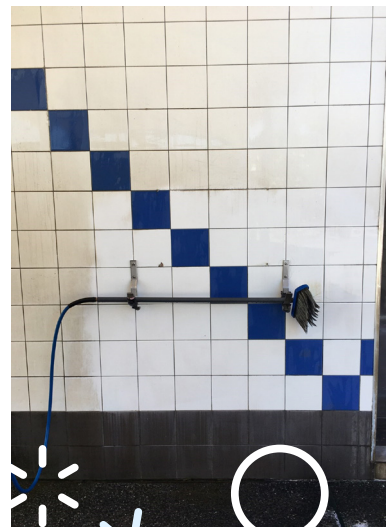

First Impressions Matter

Save up to 50% in time

Wall Clean

Ensure your auto and self-serve customers have a positive first impression by using Castle effortless wall cleaning system, Wall Clean.

Wall Clean is heavy-duty readily biodegradable, acid based cleaner for use on detergent, wax scum and hard water that builds up on walls, metal and glass. Wall Clean has made the dreaded task of cleaning walls a simple and easy job. Best applied by using a spray bottle, spray pack, leave for 10-15 seconds then using a high pressure rinse gun or pressure washer – rinse off thoroughly. Dilution : can be diluted up to 1: 10 depending on build-up and frequency of cleaning.

Forget outdated chemical technology - Wall Clean makes cleaning easy

1.5 Lt Acid Resistant Pressure Sprayer

#03040856

castle
cc

'Different . . . Better'

Since 1972

Solutions, Chemistry, Service